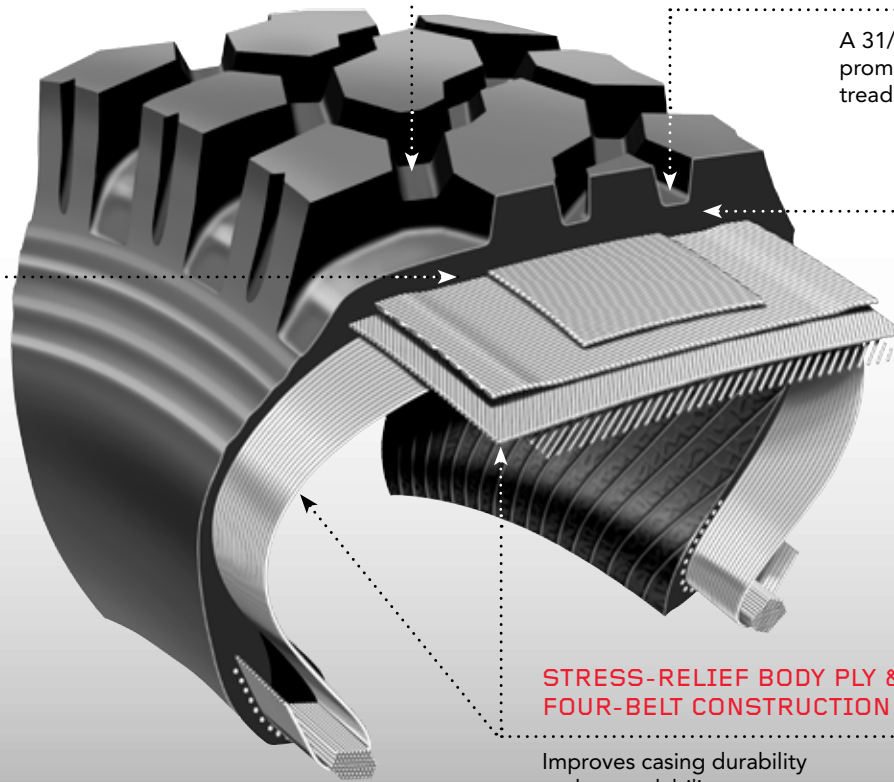

T831 *ON-/OFF-HIGHWAY SEVERE SERVICE* Drive Radial

STRONG TRACTION & WEAR PERFORMANCE

Severe service environments come in different degrees of ruggedness. Count on the Firestone T831 tread compounds to resist cuts and tears that wear down lesser tires. In slippery conditions, you can rely on an aggressive lug pattern and multiple gripping edges to keep you moving. From four-belt construction to stress-relief body ply, you can concentrate on the job and not worry about your tires performing.

DRIVE A FIRESTONE

Firestone

T831 INNOVATIONS

A

OPEN SHOULDER DESIGN

Helps evacuate debris for improved traction.

B

MULTIPLE GRIPPING EDGES

CENTER-LUG TIE BARS

Create high rigidity to improve overall wear life.

DEEP TREAD

A 31/32" tread depth promotes long original tread life.

CAP/BASE COMPOUNDING

Combines a slow-wearing cap compound with a cool-running base that shields the casing from damaging heat, enhancing retreadability.

THICK UNDERTREAD

Helps reduce stone drilling and punctures, extending casing life.

STRESS-RELIEF BODY PLY & FOUR-BELT CONSTRUCTION

Improves casing durability and retreadability.

T831 Tire Sizes	Load Range	Material Number	Weight (Lbs/kg) [†]	Meas. Rim (in.)	Overall Diameter (in./mm)	Overall Width (in./mm)	Overall Width Loaded (in./mm)	Static Loaded Radius (in./mm)	Revolutions per Mile/km	Tread Depth (32"/mm)	MAX TIRE LOAD		Max Speed (mph/kph)
											Single Lbs@PSI/kg@kPa	Dual Lbs@PSI/kg@kPa	
11R22.5 metric	H	281-557	134 61	8.25	42.4 1077	10.7 272	11.8 300	19.7 500	490 304	31 25	6610@120 3000@830	6005@120 2725@830	55 88
12R22.5 metric	H	281-581	150 68	9.00	43.6 1107	11.4 290	12.7 323	20.2 513	476 296	31 25	7390@120 3350@830	6780@120 3075@830	55 88
285/75R24.5 metric	H	281-565	142 64	8.25	44.5 1130	10.7 272	11.8 300	20.8 528	467 290	31 25	7160@120 3250@830	6610@120 3000@830	55 88