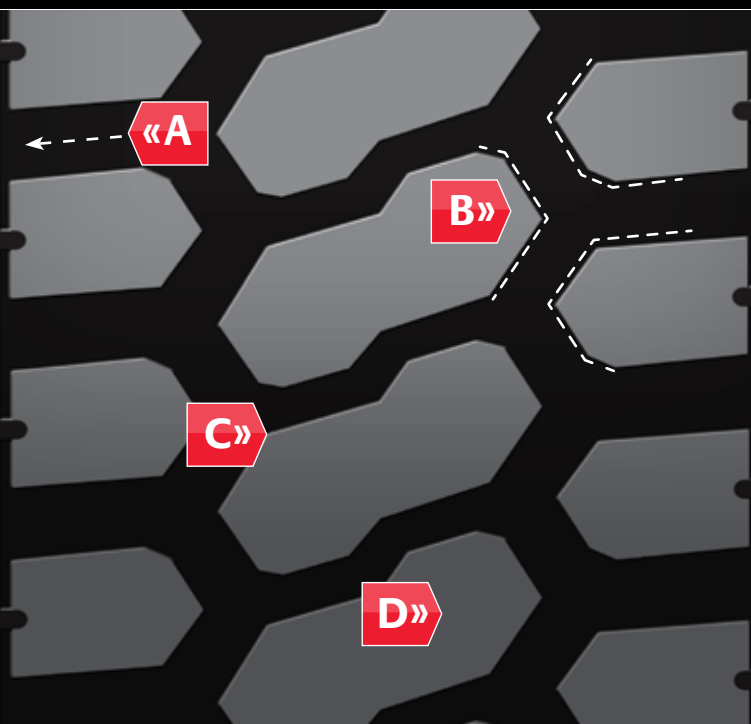

T831 *ON-/OFF-HIGHWAY SEVERE SERVICE* Drive Radial

STRONG TRACTION & WEAR PERFORMANCE

Severe service environments come in different degrees of ruggedness. Count on the Firestone T831 tread compounds to resist cuts and tears that wear down lesser tires. In slippery conditions, you can rely on an aggressive lug pattern and multiple gripping edges to keep you moving. From four-belt construction to stress-relief body ply, you can concentrate on the job and not worry about your tires performing.

DRIVE A FIRESTONE

Firestone

T831 INNOVATIONS

A

OPEN SHOULDER DESIGN

Helps evacuate debris for improved traction.

B

MULTIPLE GRIPPING EDGES

Provide biting surfaces that help promote traction.

C

AGGRESSIVE LUG PATTERN

Oversized lugs, deep voids and biting edges contribute to strong, off-road traction.

D

SPECIALIZED TREAD COMPOUND

Helps resist cuts, chips and tears.

CENTER-LUG TIE BARS

Create high rigidity to improve overall wear life.

DEEP TREAD

A 31/32" tread depth promotes long original tread life.

CAP/BASE COMPOUNDING

Combines a slow-wearing cap compound with a cool-running base that shields the casing from damaging heat, enhancing retreadability.